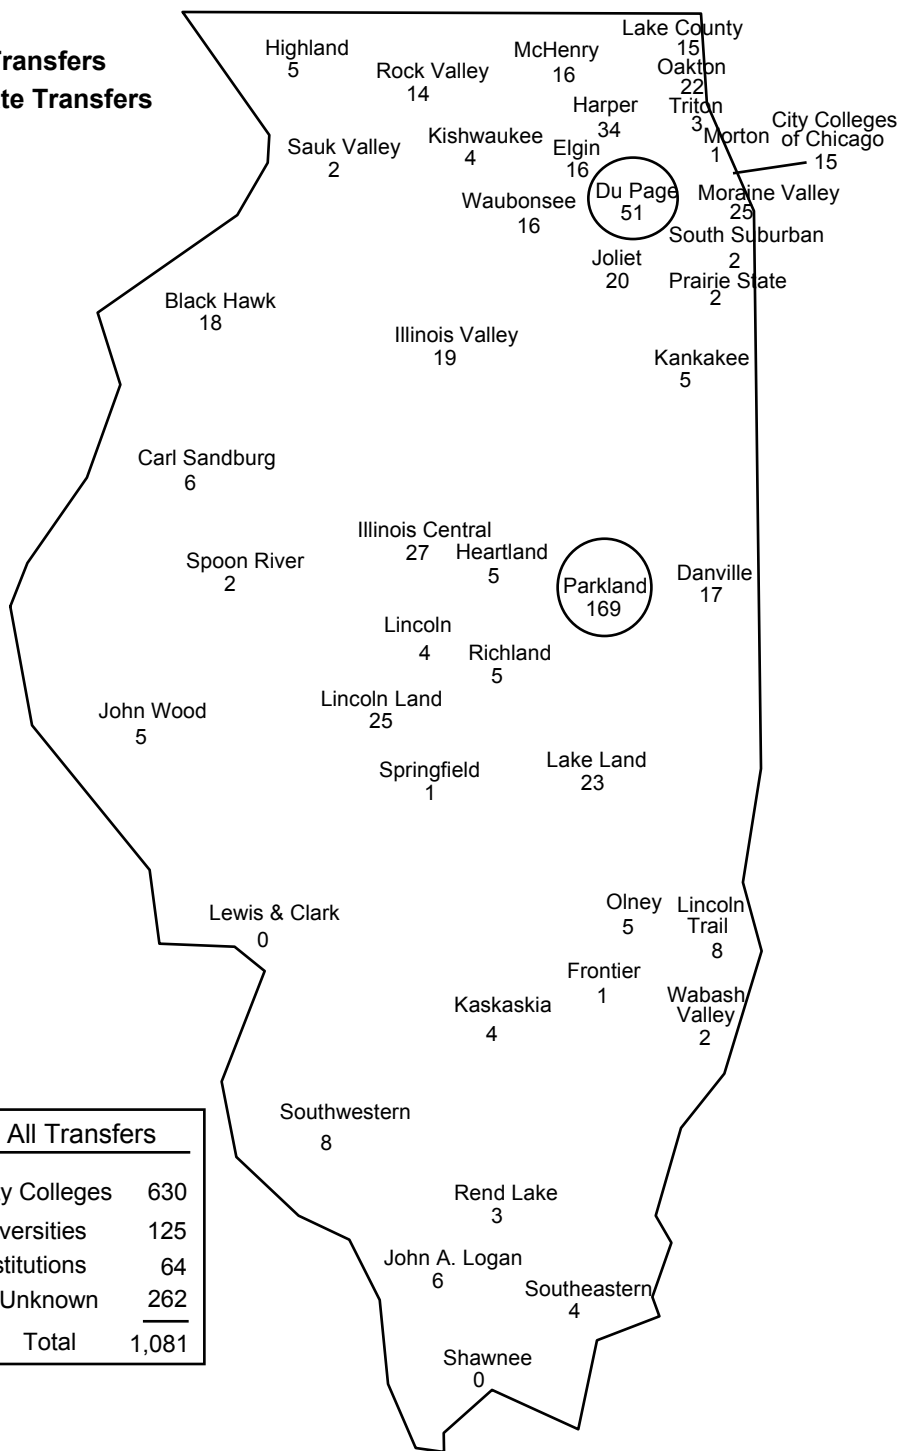

First-Time Undergraduate Transfers From Community Colleges to University of Illinois at Urbana-Champaign Fall 2002

**Community College Transfers
First-Time Undergraduate Transfers
FALL 2001
Total = 630**

Figure 1

DATA SOURCE: 2002, Student Record Master

Note: Two private, lower division institutions, Springfield and Lincoln, are included in the display.