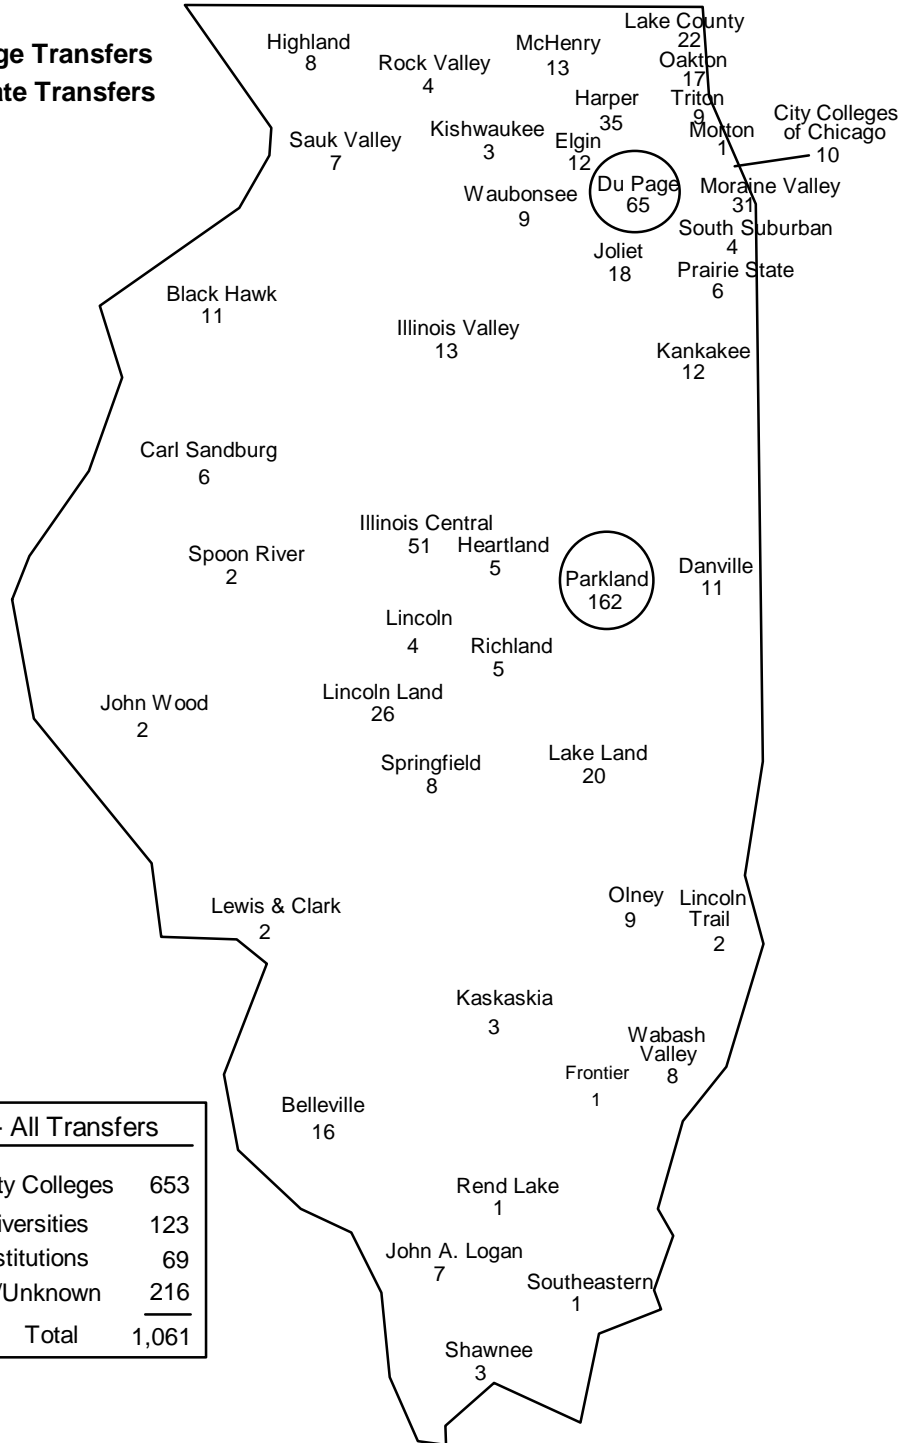

# First-Time Undergraduate Transfers From Community Colleges to University of Illinois at Urbana-Champaign Fall 2000

**UIUC Community College Transfers  
First-Time Undergraduate Transfers  
FALL 2000  
Total = 653**

Figure 1