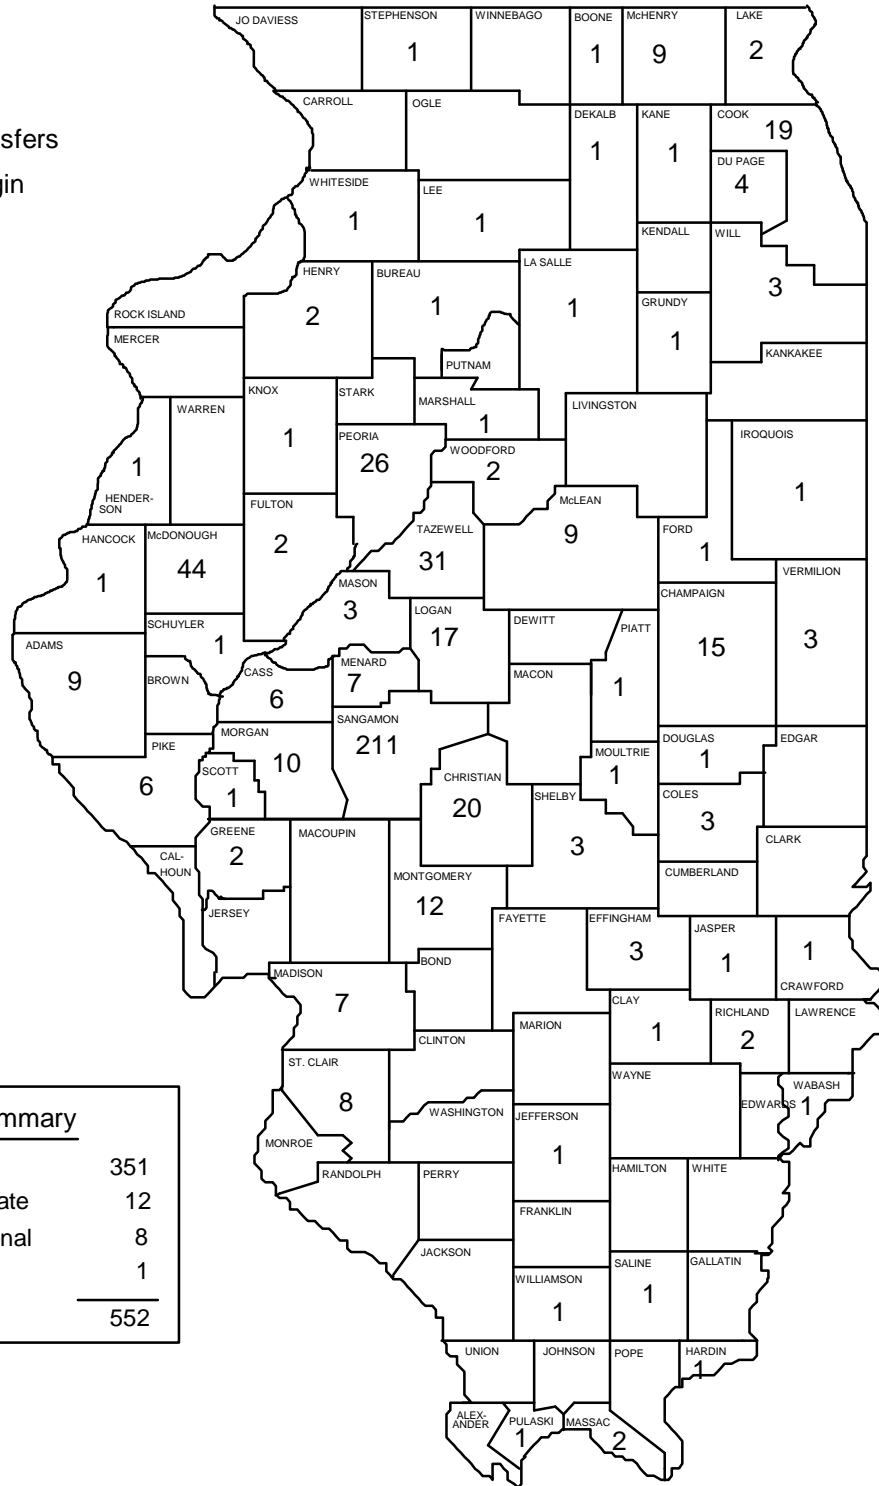

**UIS Community College Transfers
First-Time Undergraduate Transfers
University of Illinois at Springfield
Fall 2000**

UIS First-Time Transfers
By County of Origin
Fall 2000
Total = 552

Summary	
Illinois	351
Out-of-State	12
International	8
Unknown	1
Total	552

Figure 1