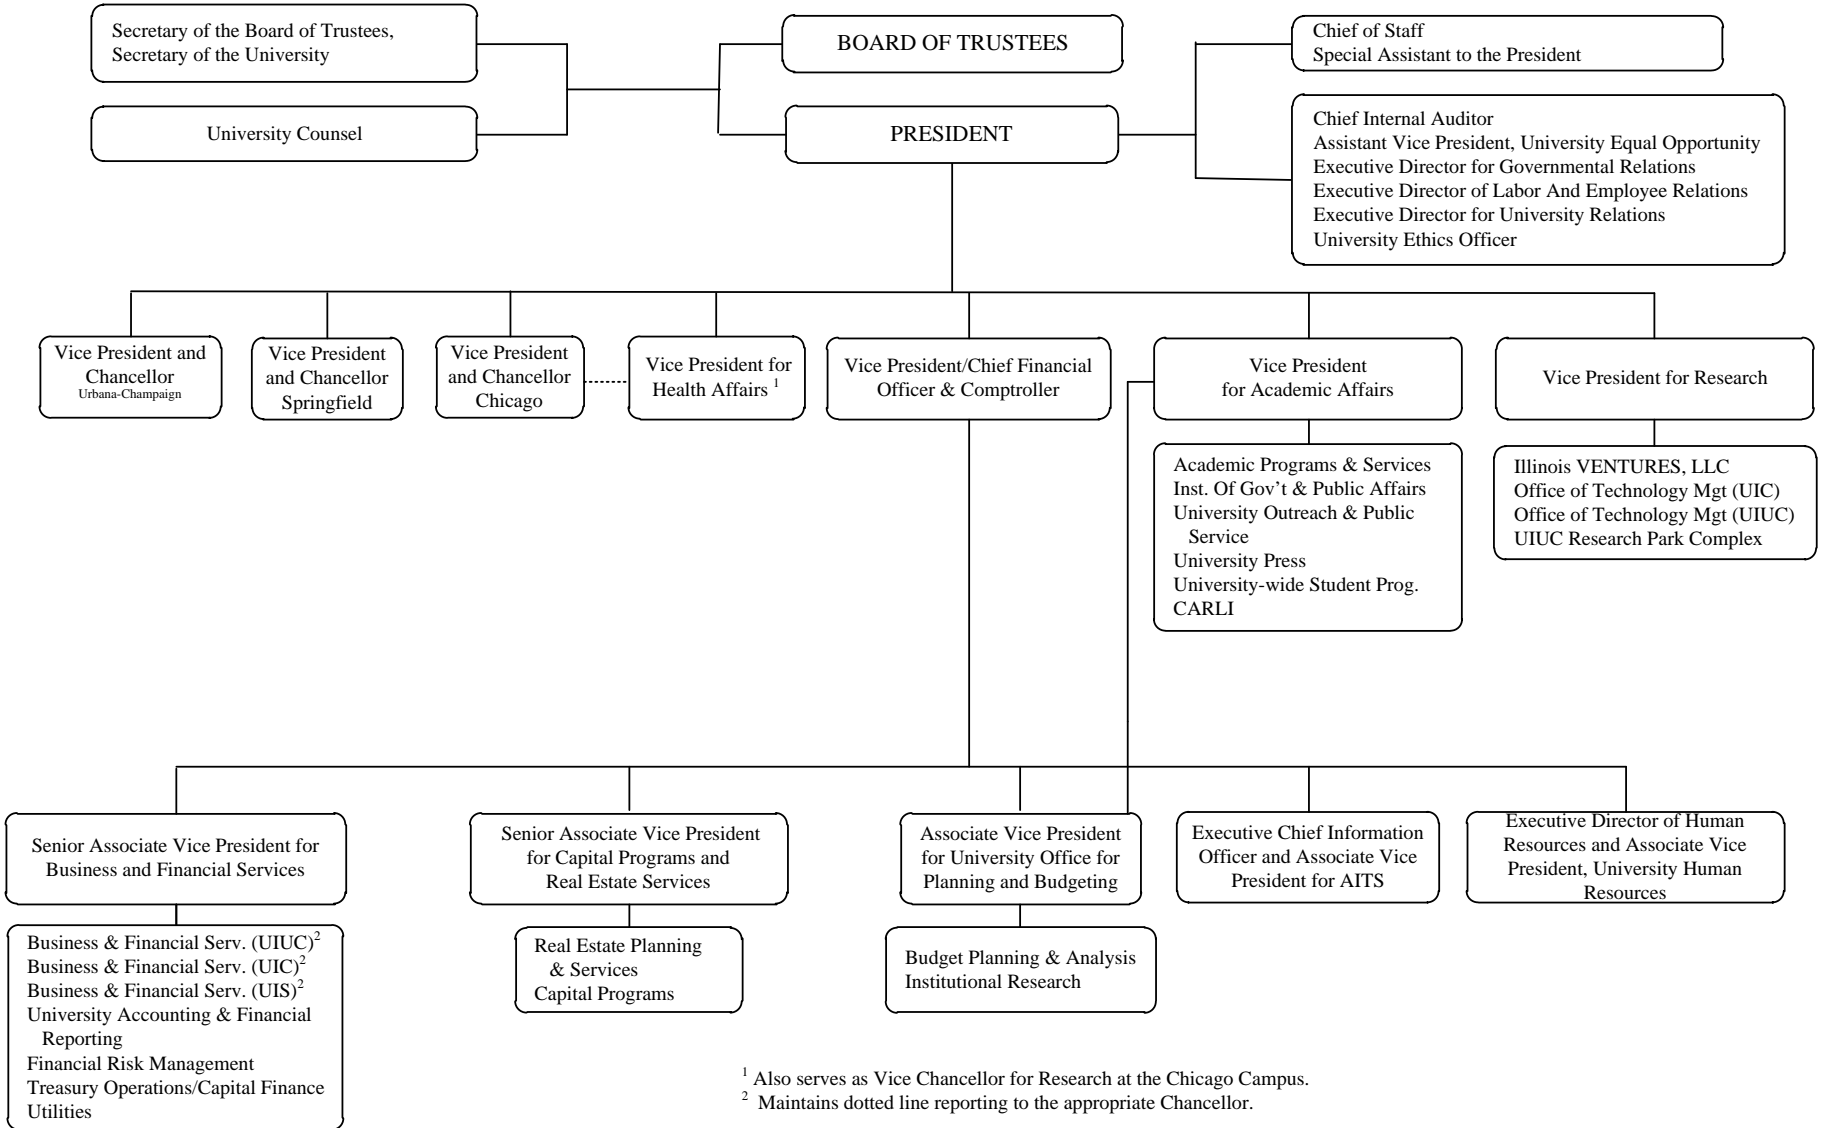

**UNIVERSITY OF ILLINOIS
UNIVERSITY ADMINISTRATION**

¹ Also serves as Vice Chancellor for Research at the Chicago Campus.

² Maintains dotted line reporting to the appropriate Chancellor.

Note: Organizational Chart updated November 2011.